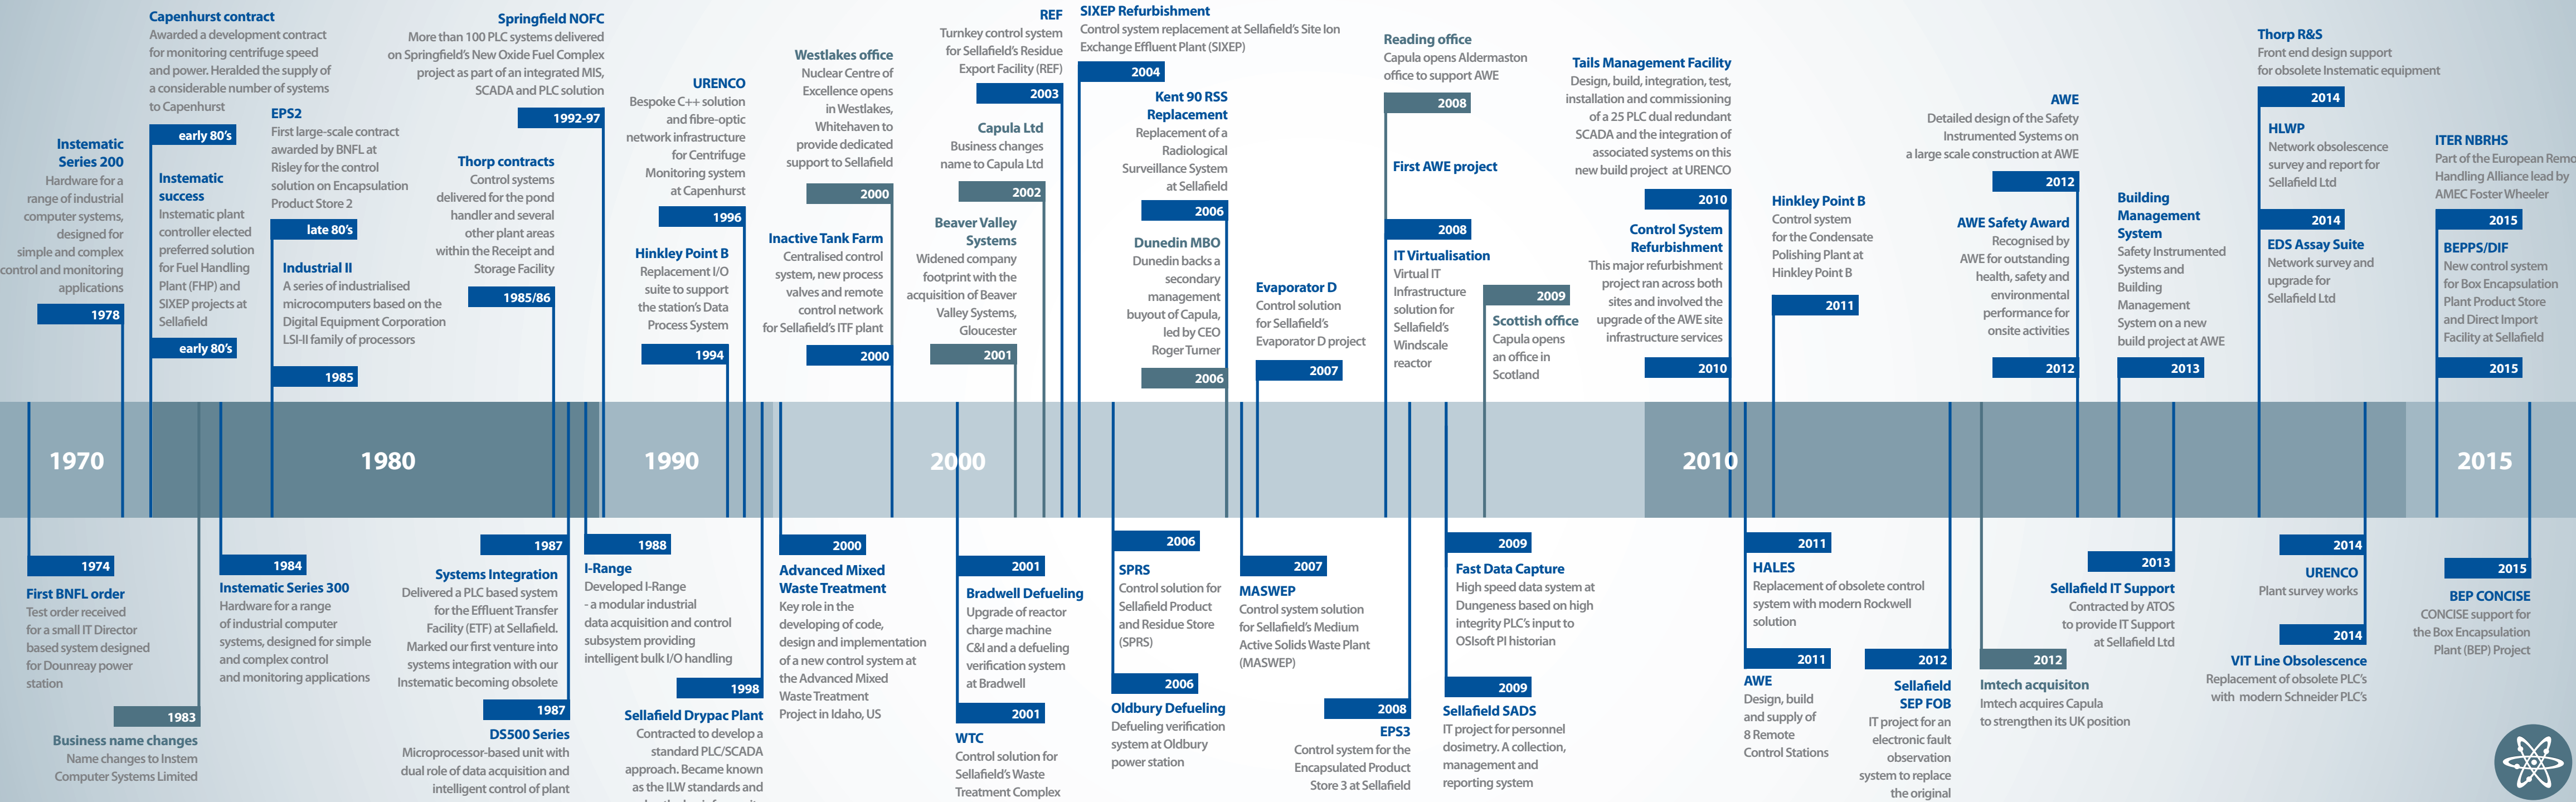

Active in the nuclear industry for over 40 years

Capula has been active in the nuclear industry for over 40 years

Our automation capabilities

Front end consultation and design

Surveys, audits and troubleshooting

Design, build, test and commission

Cubicle build

SCADA, PLC, DCS, telemetry and instrumentation

Material tracking database solutions

IEC 61508 safety systems

IT systems support

Plant data collection, storage and analytics