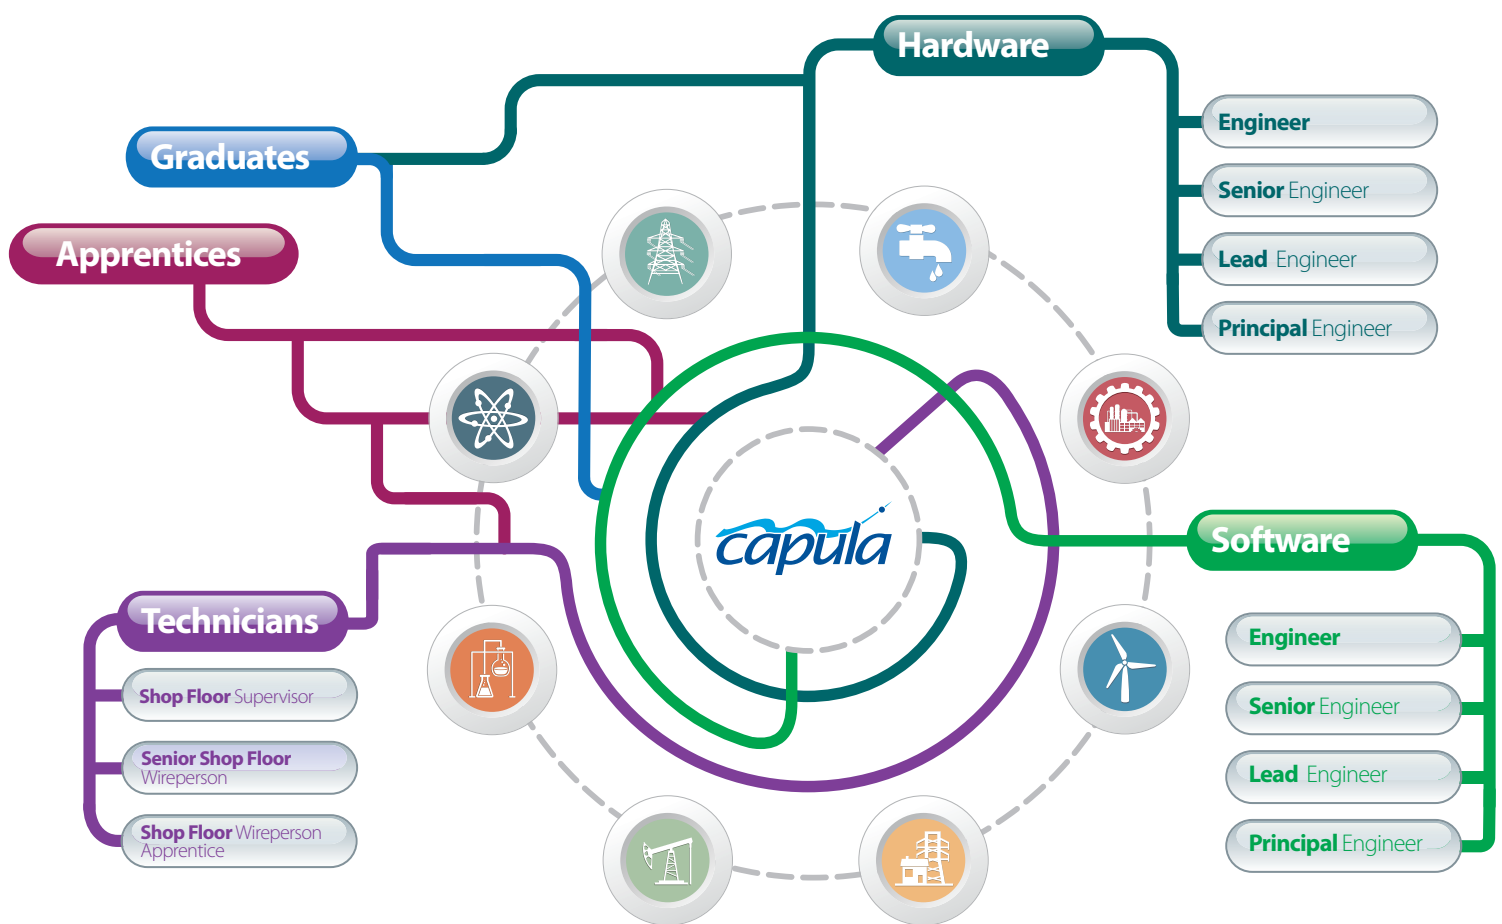

# Explore career paths

for dynamic electrical system software and hardware specialists

Engineering disciplines for **remarkable candidates**

For all **recruitment opportunities** at Capula please contact [recruitment@capula.co.uk](mailto:recruitment@capula.co.uk) or **01785 827000** or visit us at [www.capula.co.uk/working-at-capula](http://www.capula.co.uk/working-at-capula)